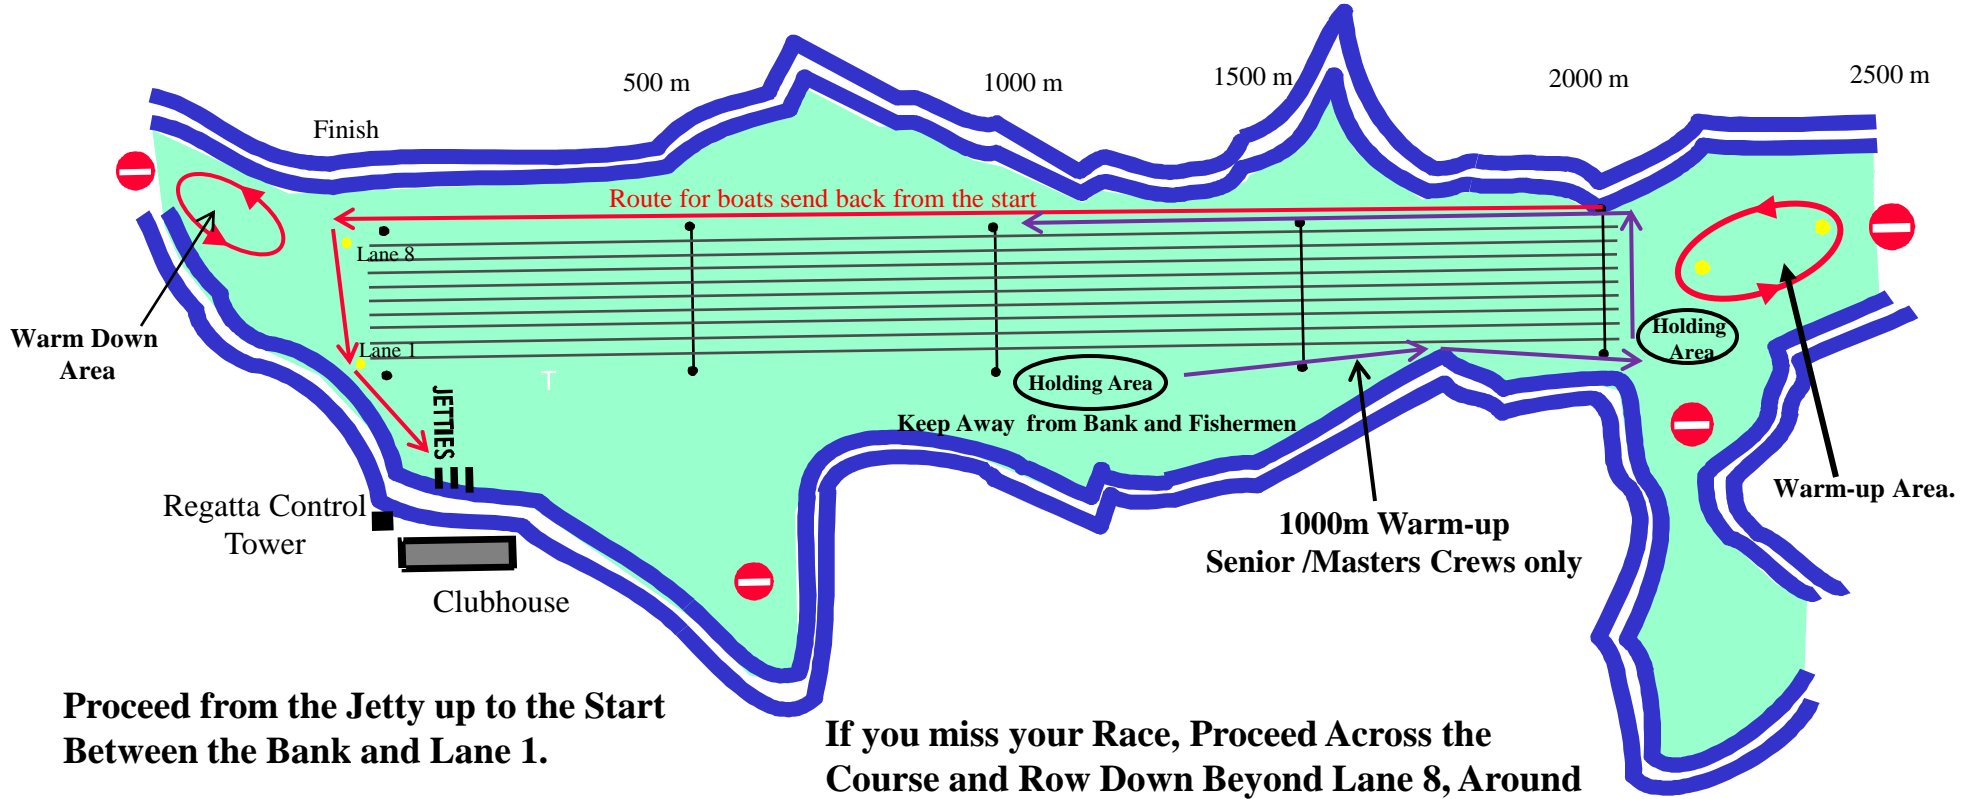

# The Alan Francis Rowing Course Regatta Traffic Rules

**Proceed from the Jetty up to the Start  
Between the Bank and Lane 1.**

**If you miss your Race, Proceed Across the  
Course and Row Down Beyond Lane 8, Around  
the Finish and then to the Jetties.**

● ——— **Racing** ——— ●